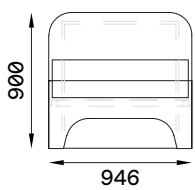

# VALENTINA Measurements

## VALENTINA Side view

With headboard

Without headboard

## VALENTINA 90X200 cm

With headboard (flush)

With headboard (projecting)

Without headboard