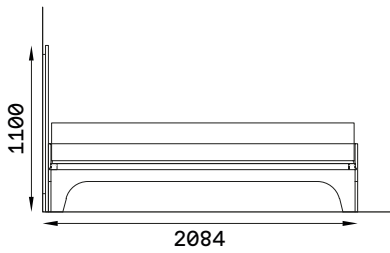

VALENTINA Measurements

VALENTINA Side view

With headboard