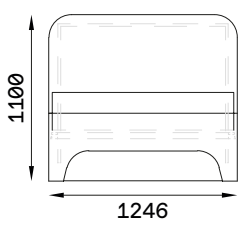

# VALENTINA Measurements

## VALENTINA Side view

With headboard

Without headboard

## VALENTINA 90X200 cm

With headboard (flush)

With headboard (projecting)

Without headboard

## VALENTINA 120X200 cm

With headboard (flush)

With headboard (projecting)

Without headboard