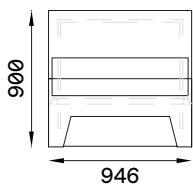

# VALENTIN Measurements

## VALENTIN Side view

With headboard

Without headboard

## VALENTIN 90X200 cm

With headboard (flush)

With headboard (projecting)

Without headboard

## VALENTIN 120X200 cm

With headboard (flush)

With headboard (projecting)

Without headboard