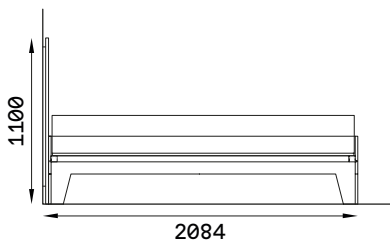

VALENTIN Measurements

VALENTIN Side view

With headboard