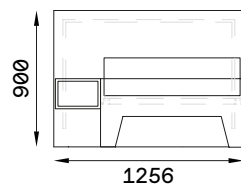

# VALENTIN Measurements

## VALENTIN Side view

With headboard

Without headboard

## VALENTIN 90X200 cm

With headboard (flush)

With headboard (projecting)

Without headboard