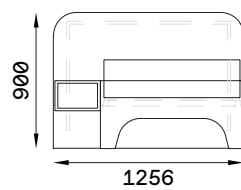

# VALENTINA Measurements

## VALENTINA Side view

With headboard

Without headboard

## VALENTINA 90X200 cm

With headboard (flush)

With headboard (projecting)

Without headboard