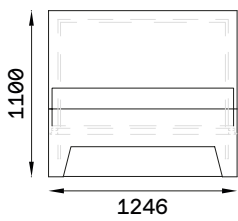

## VALENTIN Side view

With headboard

Without headboard

## VALENTIN 90X200 cm

With headboard (flush)

With headboard (projecting)

Without headboard

## VALENTIN 120X200 cm

With headboard (flush)

With headboard (projecting)

Without headboard

## VALENTIN 140X200 cm

With headboard (flush)

With headboard (projecting)

Without headboard