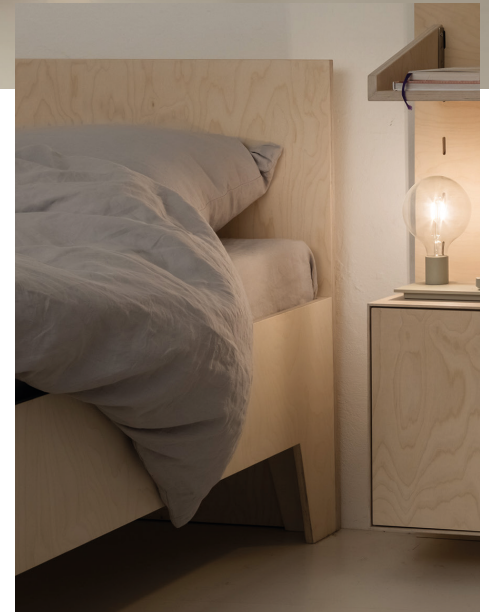

# VALENTIN Bed

**VALENTIN** is a sleek and simple bed that transforms any bedroom into a calming oasis in the blink of an eye. Reduced to the essentials and without any frills, **VALENTIN** is an aesthetically pleasing and comfortable option for sophisticated, urban living.

# VALENTIN Bed

VALENTIN is a modern and carefully crafted piece of furniture.

Our beds are easy to assemble. Available in two variations, choose between pointed (VALENTIN) and rounded corners (VALENTINA), depending on your tastes. Upon request, the beds can also be made to measure.

The matching bedside tables complete look, as a beautiful yet practical complement to VALENTIN. To further enrich your space, use our adjustable sideboard DANIEL, for example at the foot of the bed as additional storage space. VALENTIN's streamlined design is the ideal addition to any space, it integrates seamlessly with existing furnishings.