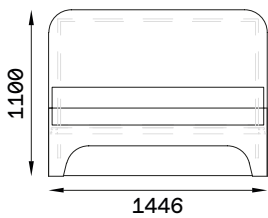

# VALENTINA Measurements

## VALENTINA 90X200 cm

With headboard (flush)

With headboard (projecting)

Without headboard

## VALENTINA 120X200 cm

With headboard (flush)

With headboard (projecting)

Without headboard

## VALENTINA 140X200 cm

With headboard (flush)

With headboard (projecting)

Without headboard