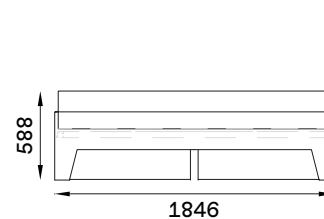

## VALENTIN 160X200 cm

With headboard (flush)

With headboard (projecting)

Without headboard

## VALENTIN 180X200 cm

With headboard (flush)

With headboard (projecting)

Without headboard