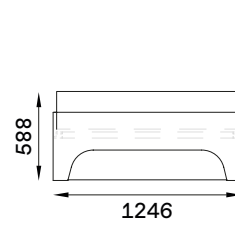

# VALENTINA Measurements

## VALENTINA 90X200 cm

With headboard (flush)

With headboard (projecting)

Without headboard

## VALENTINA 120X200 cm

With headboard (flush)

With headboard (projecting)

Without headboard

## VALENTINA 140X200 cm

With headboard (flush)

With headboard (projecting)

Without headboard