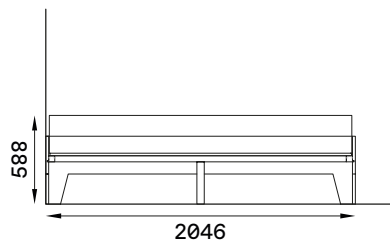

Without headboard