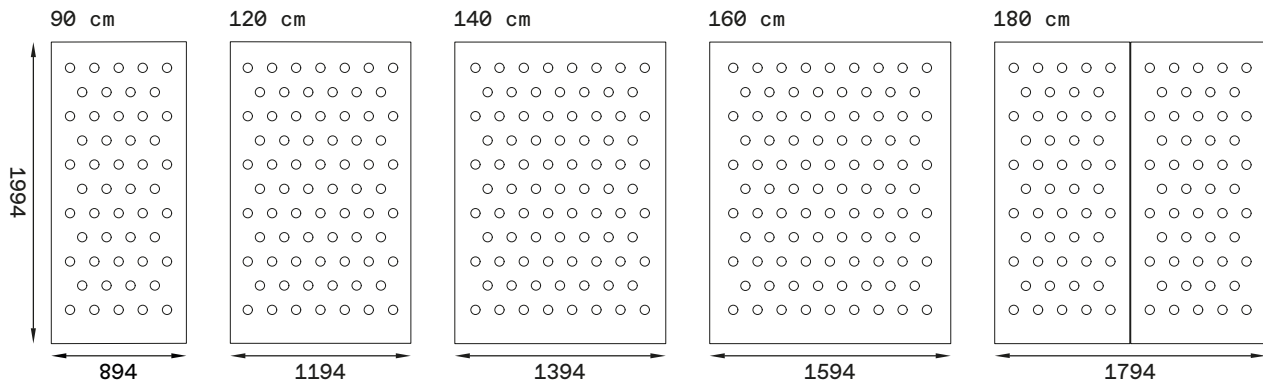

VALENTIN Accessories

VALENTIN Bedside table

300x300xh200

VALENTIN Slatted frames