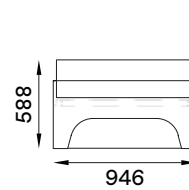

# VALENTINA Measurements

## VALENTINA 90X200 cm

With headboard (flush)

With headboard (projecting)

Without headboard