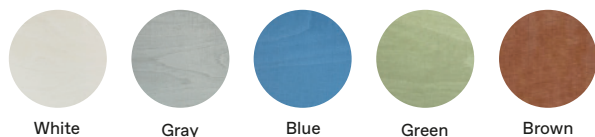

## VALENTIN Materials

- Birch Plywood, oiled

- 3-layer panel Spruce/Stone pine

- Birch Plywood, lacquered

- Birch Plywood with HPL coating

- More information