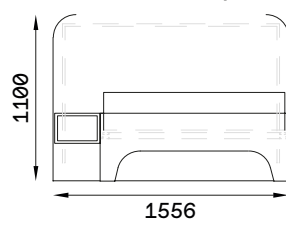

# VALENTINA Measurements

## VALENTINA Side view

With headboard

Without headboard

## VALENTINA 90X200 cm

With headboard (flush)

With headboard (projecting)

Without headboard

## VALENTINA 120X200 cm

With headboard (flush)

With headboard (projecting)

Without headboard